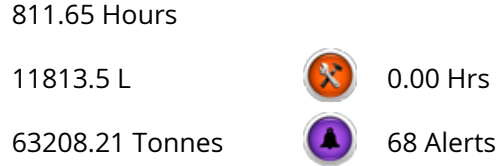

EQUIPMENT UPDATE - 10/28/2018 to 11/03/2018

• PID1234567890

• Powerscreen / XR400

• PID1234567890

• 1.94mi ESE of Dungannon, N. Ireland

Weekly

Lifetime

Utilization

Based on a 40Hr Week

Engine Usage

Operating Hours

Location History

Average TPH & Average Liters/Hour

Total Daily Production Volume & Total Cost