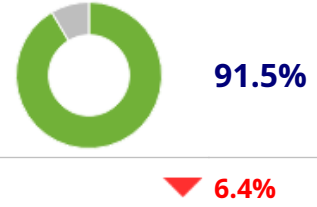

EQUIPMENT UPDATE - 10/28/2018 to 11/03/2018

• PID1234567890

• Powerscreen / XR400

• PID1234567890

• 1.94mi ESE of Dungannon, N. Ireland

Weekly

Lifetime

Utilization

Based on a 40Hr Week

Engine Usage

Operating Hours

Location History

Average TPH & Average Liters/Hour

Total Daily Production Volume & Total Cost