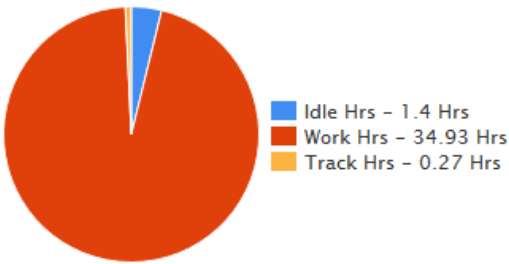

EQUIPMENT UPDATE - 10/28/2018 to 11/03/2018

• PID1234567890

• Powerscreen / XR400

• PID1234567890

• 1.94mi ESE of Dungannon, N. Ireland

Weekly

Lifetime

Utilization

Based on a 40Hr Week

Engine Usage

Operating Hours

Location History

Average TPH & Average Liters/Hour

Total Daily Production Volume & Total Cost