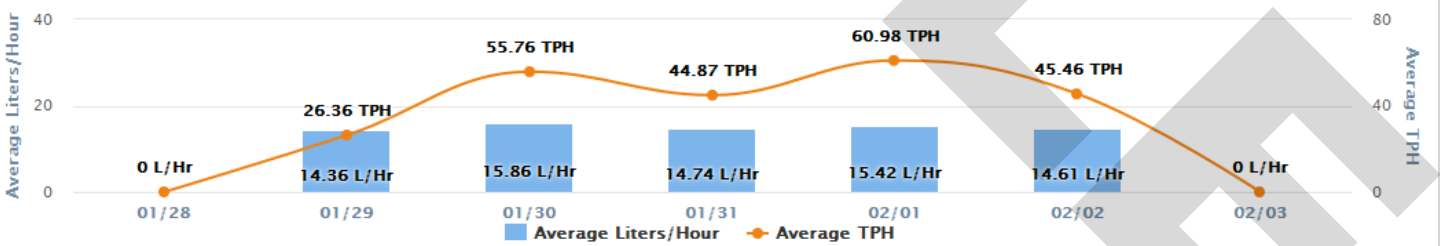

Based on a 40Hr Week

Engine Usage

Operating Hours

Location History

Average TPH & Average Liters/Hour

Total Daily Production Volume & Total Cost