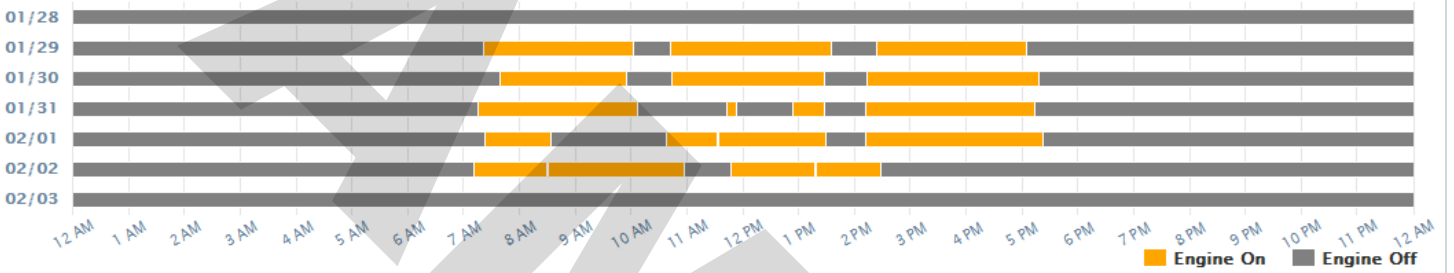

EQUIPMENT UPDATE - 10/28/2018 to 11/03/2018

• PID1234567890

• Powerscreen / XR400

• PID1234567890

• 1.94mi ESE of Dungannon, N. Ireland

Weekly

Lifetime

Utilization

Based on a 40Hr Week

Engine Usage

Operating Hours

Location History

Average TPH & Average Liters/Hour

Total Daily Production Volume & Total Cost